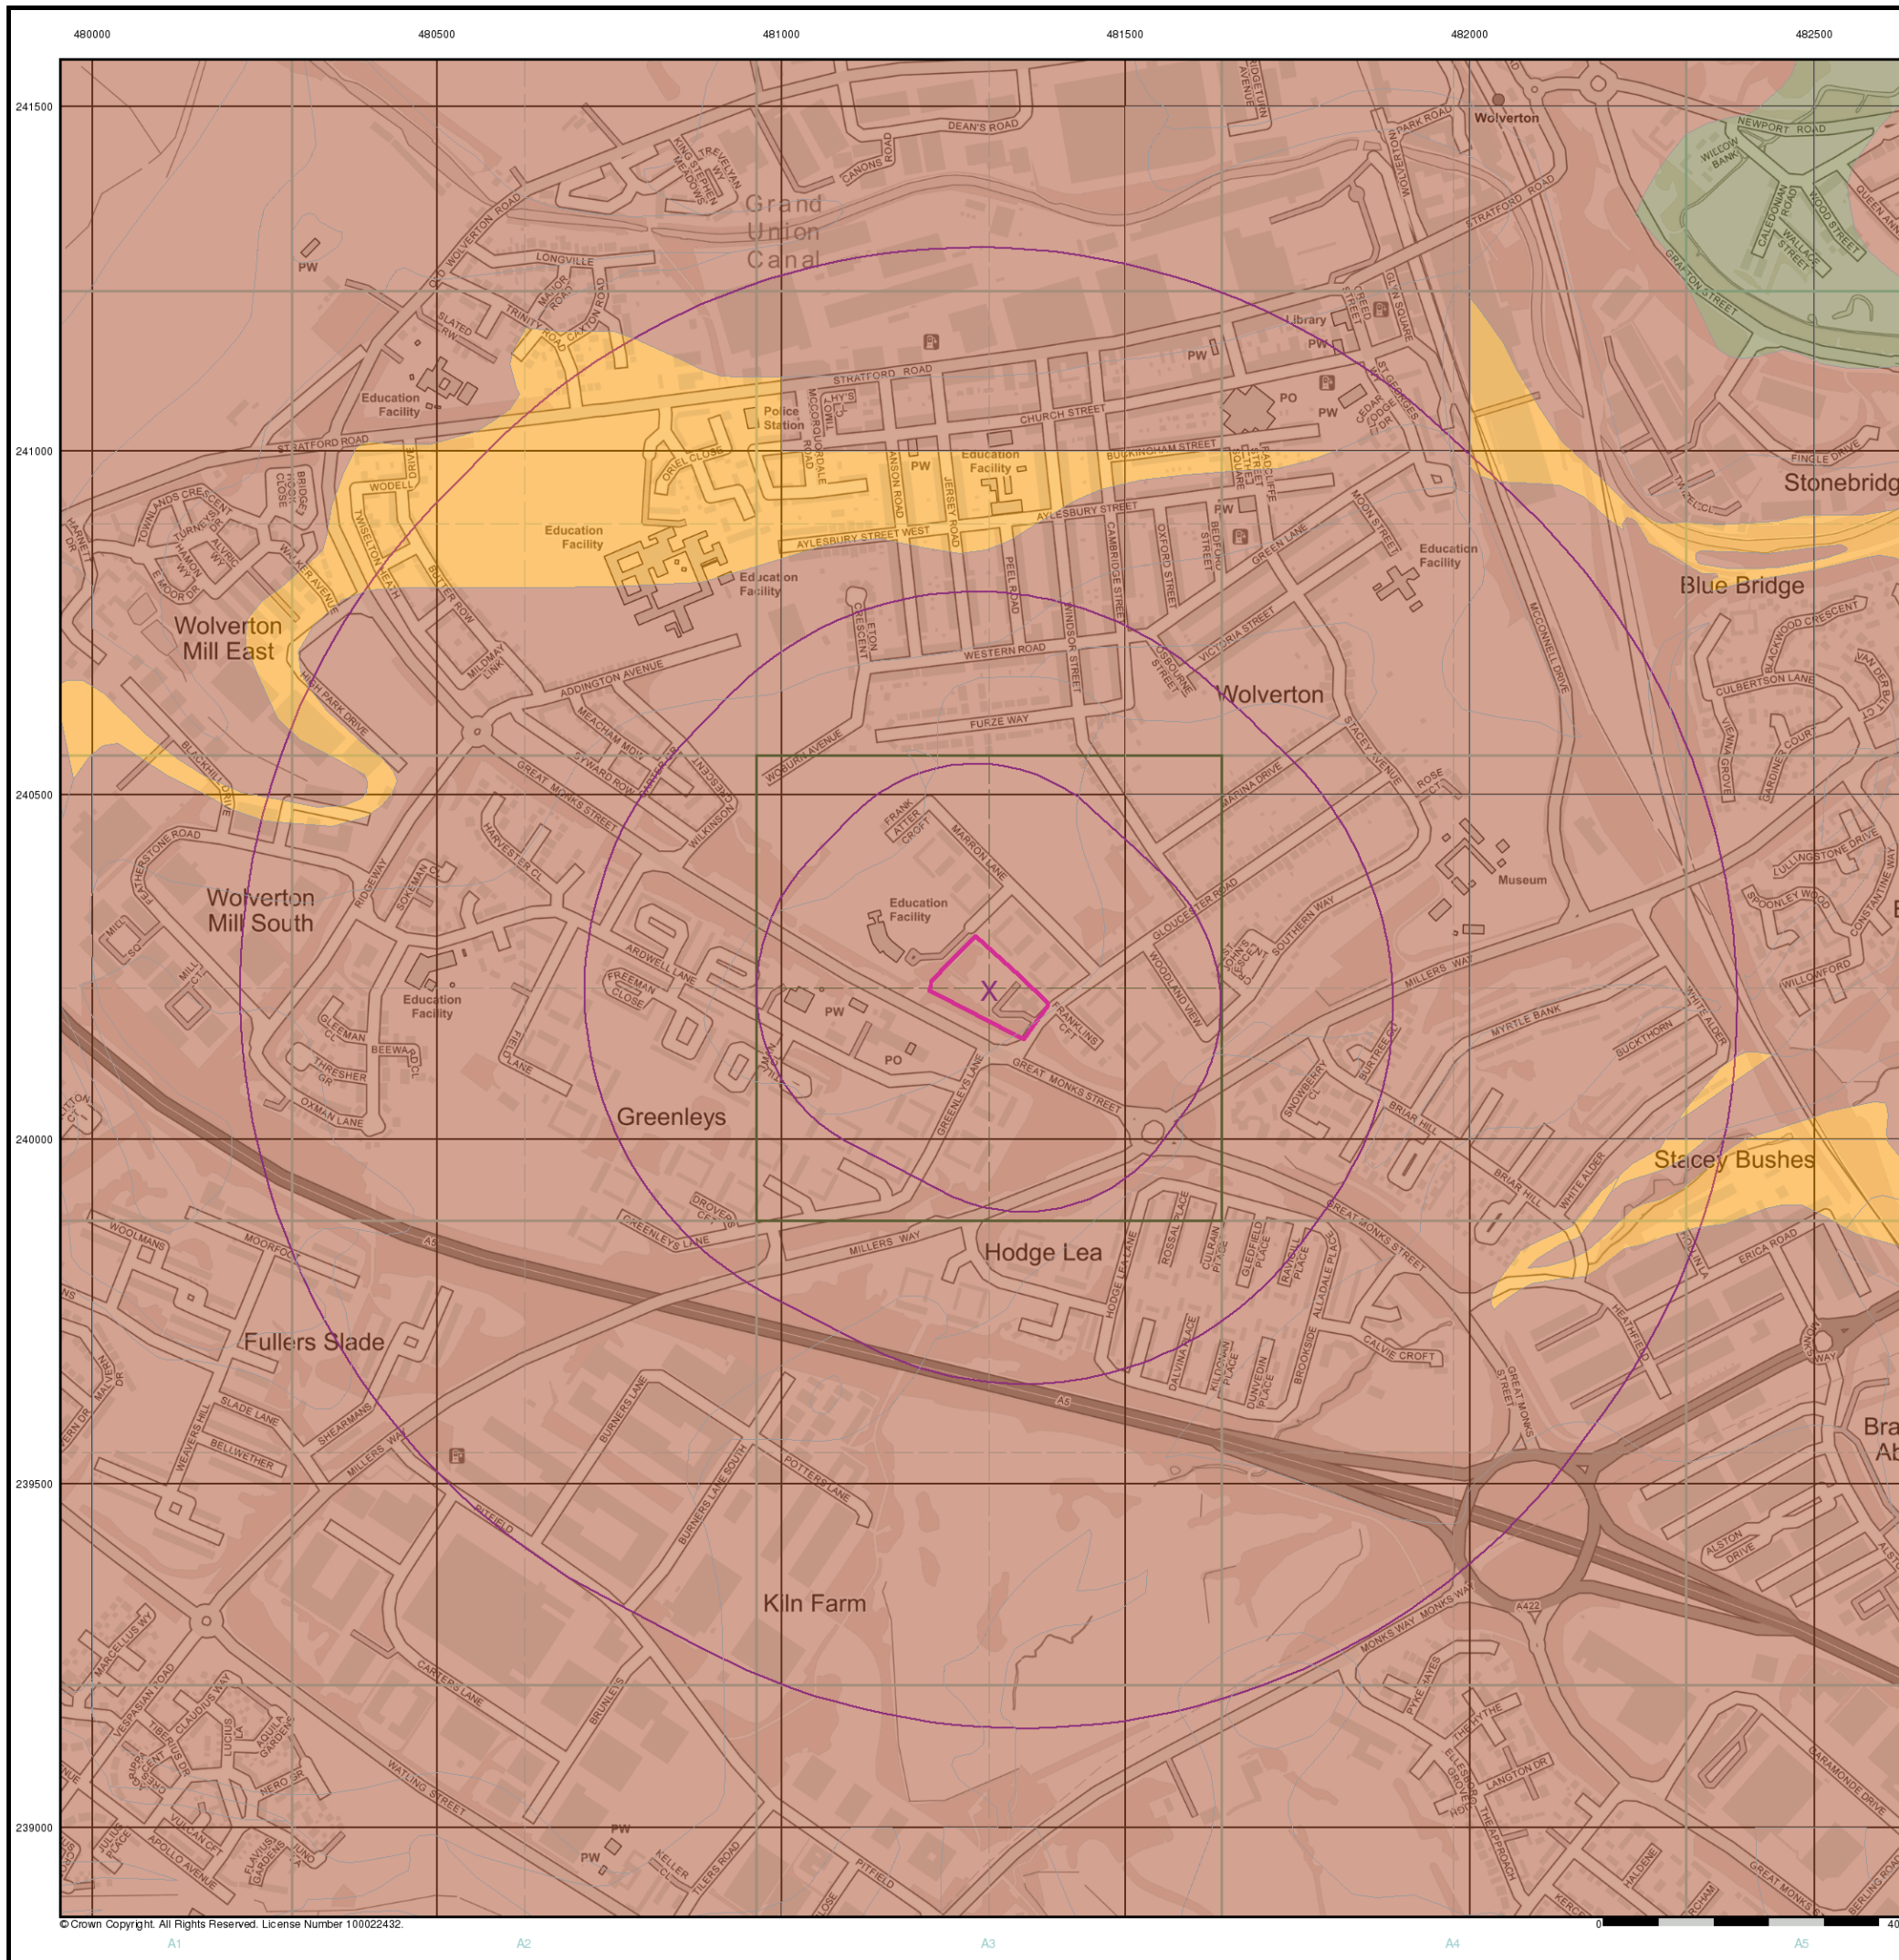

Site Details

Wolverton Health Centre, Gloucester Road, Wolverton, Milton Keynes, MK12 5DF